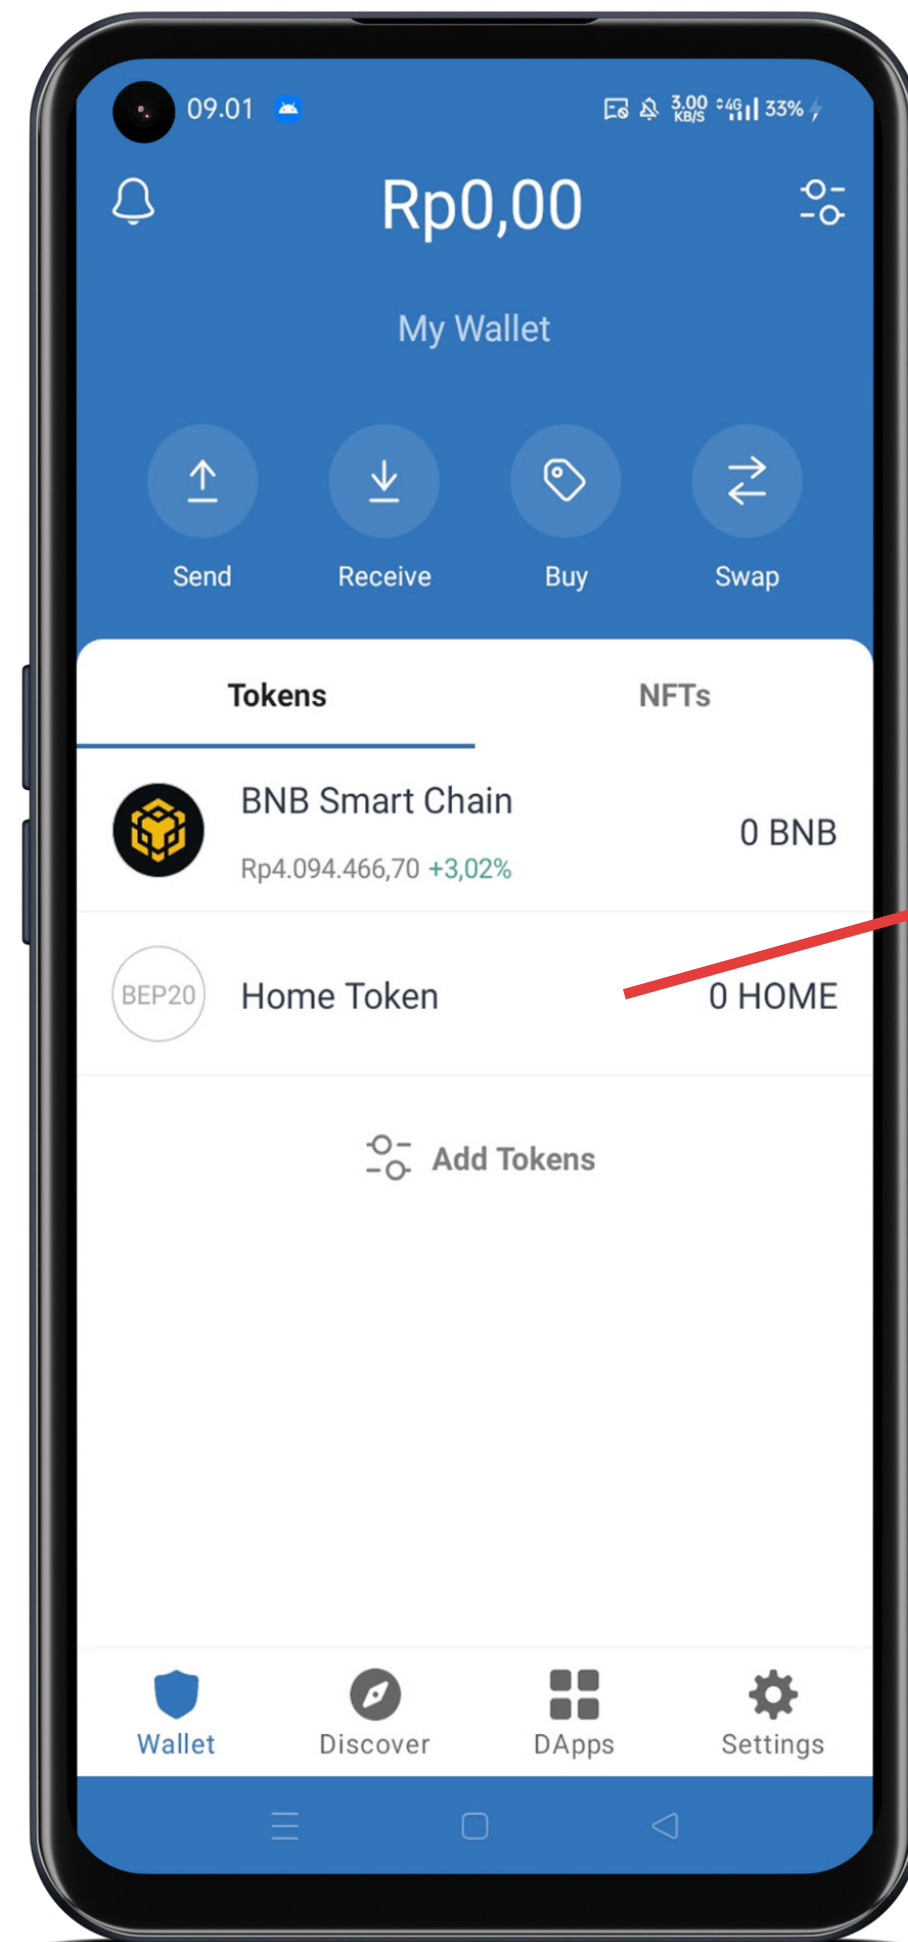

B. MENYALIN RECEIVE ADDRESS HOME TOKEN DI TRUSTWALLET